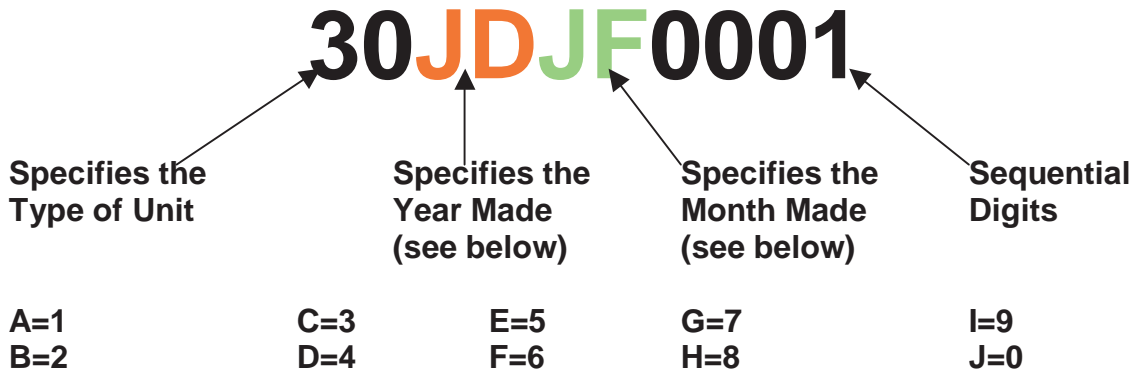

# DETERMINING THE MANUFACTURING DATE FROM A UNIT'S SERIAL NUMBER

## St. Louis Manufactured Units

The serial number listed above indicates that the unit was built in 2004 (JD=04) in the month of June (JF=06)